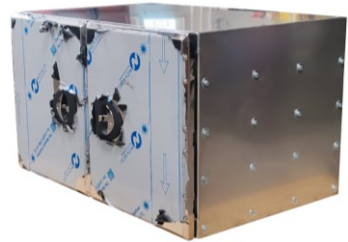

Roll Out Shelf Lockers

Can be manufactured in any of our materials:

- Plain Aluminium - 5251 grade
- Polished Stainless
- Polished stainless with mirrored stainless doors

SIZES: As per chart opposite

Can be custom made

This locker features X4 100% extension pull out drawers - 100% Extension roll out shelving with handles on the front of each one.

Double doors (Barn style) on the front add security and strength

X2 Vector handle locks with keys

Concealed hinges, Durable, Strong, Waterproof, Sustainable, Recyclable, Removable doors