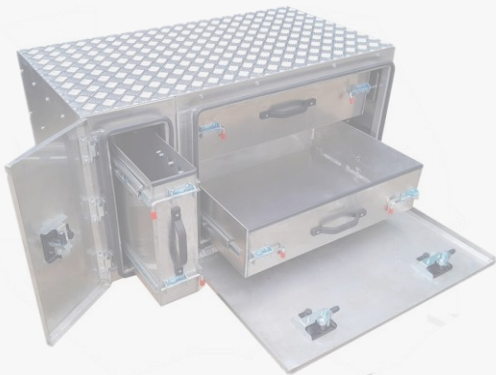

WWW.WARRELLRICHARDS.COM