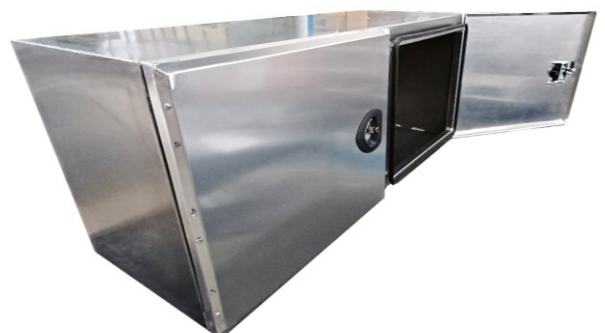

x1 Vector T2 handle lock with keys in each door

Concealed hinges

Durable, Strong,

Removable doors, Waterproof, Sustainable, Recyclable

Can be powder coated to protect against the elements (Optional)

SKU	SIZE
PDD700600600	L700 X H600 X D600
PDD750500500	L750 X H500 X D500
PDD800400350	L800 X H400 X D350
PDD800400400	L800 X H400 X D400
PDD800400500	L800 X H400 X D500
PDD800500500	L800 X H500 X D500
PDD800600600	L800 X H600 X D600
PDD900600600	L900 X H600 X D600
PDD1000400400	L1000 X H400 X D400
PDD1000400500	L1000 X H400 X D500
PDD1000500500	L1000 X H500 X D500
PDD1000600500	L1000 X H600 X D500
PDD1000600600	L1000 X H600 X D600
PDD1200400400	L1200 X H400 X D400
PDD1200400500	L1200 X H400 X D500
PDD1200500500	L1200 X H500 X D500
PDD1200600600	L1200 X H600 X D600
PDD1400400400	L1400 X H400 X D400
PDD1400500500	L1400 X H500 X D500
PDD1400600600	L1400 X H600 X D600
PDD1450500500	L1450 X H500 X D500
PDD1500400500	L1500 X H400 X D500
PDD1500600500	L1500 X H600 X D500