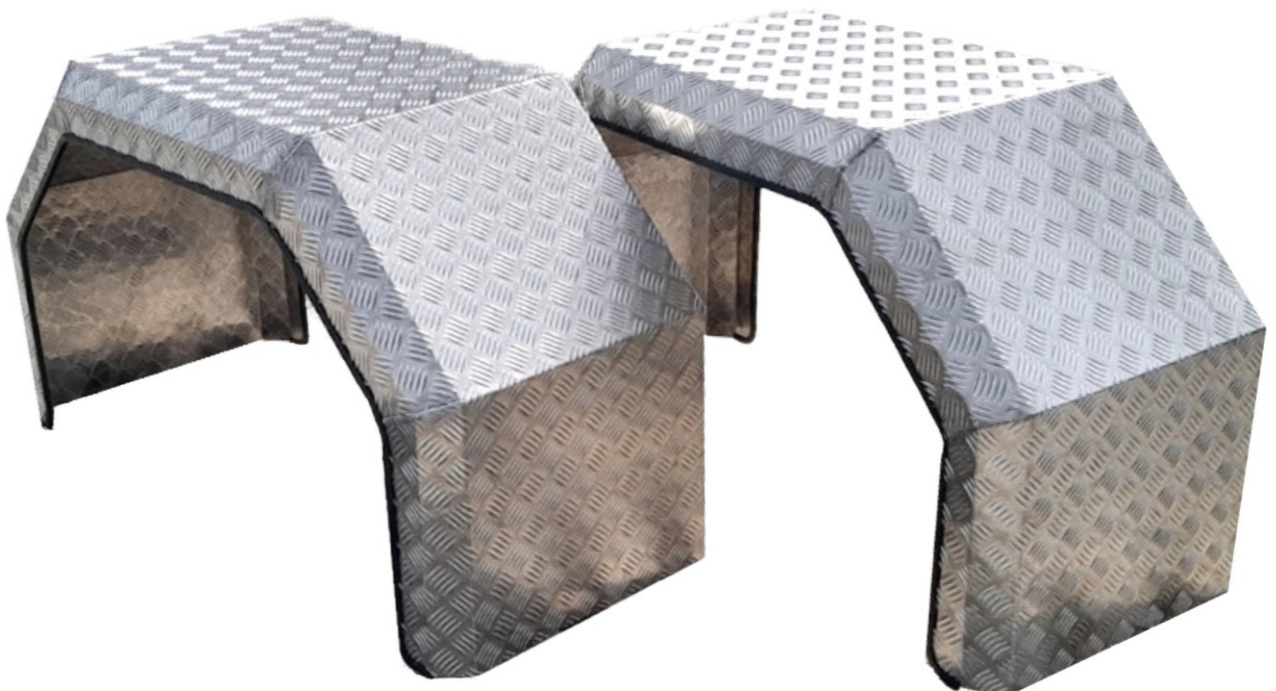

lightweight (Chequer version)

Sustainable, Recyclable

Short sided version also available

Mudguards

Can be manufactured in any of our materials:

- Plain Aluminium - 5251 grade
- Aluminium Chequerplate (As seen in the photos below & opposite)
- Polished Stainless
- Polished stainless with mirrored stainless doors