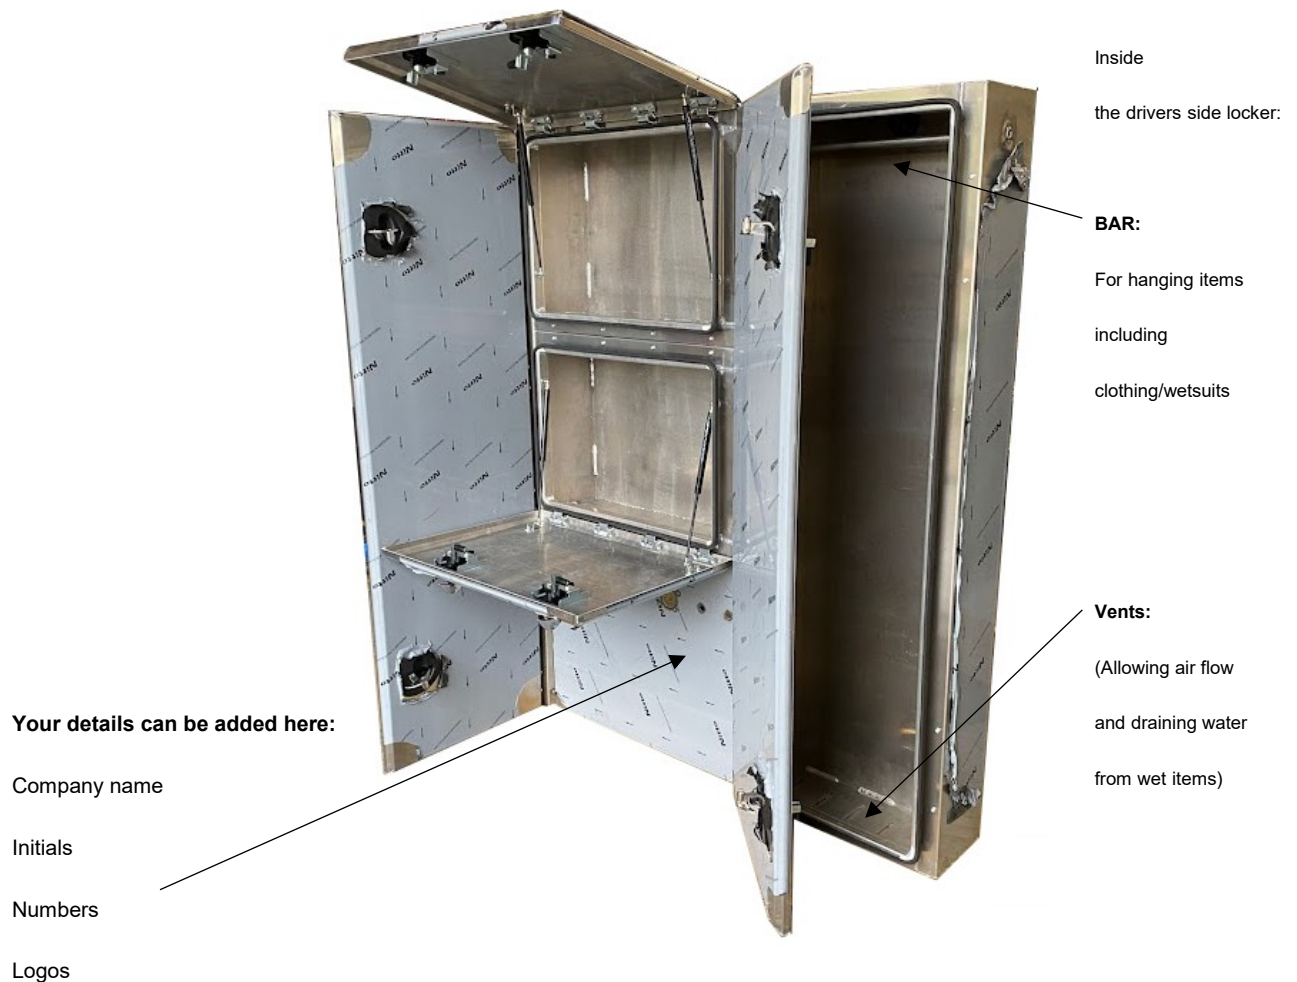

Rear Cab Modules

Can be manufactured in any of our materials:

- Plain Aluminium - 5251 grade (Seen below)
- Aluminium Chequerplate
- Polished Stainless
- Polished stainless with mirrored stainless doors

SIZE: L2095 X H1800 X D300

SKU	MATERIAL
AGRCM20951880300	Plain Aluminium
CGRCM20951880300	Aluminium Chequerplate
PGRCM20951880300	Polished Stainless
MGRCM20951880300	Polished Stainless With Mirrored Door

Can be custom made to any size

Struts in the middle top locker to hold the door open

Struts in the middle bottom locker to hold the door open flat, this allows the surface to be used when open

X8 Vector handle locks with keys

Concealed hinges, Durable, Strong, lightweight (Chequer version)

Removable doors, Waterproof, Sustainable, Recyclable

Complete module with suzie connection / Air line frame

Can be powder coated to protect against the elements (Optional)

YOUR NAME CAN BE ADDED TO THE SUZIE SECTION