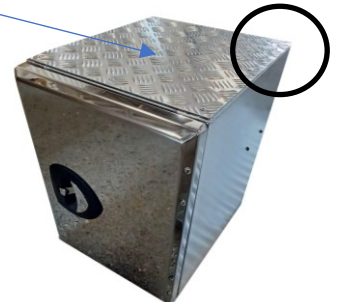

Polished stainless
with mirrored stainless door

SKU	MATERIAL	SIZE
AFS300600500 #CT #ECT	Plain Aluminium	L300 X H600 X D500
AFS395500500 #CT #ECT	Plain Aluminium	L395 X H500 X D500
AFS395600500 #CT #ECT	Plain Aluminium	L395 X H600 X D500
AFS500600600 #CT #ECT	Plain Aluminium	L500 X H600 X D600
AFS550600600 #CT #ECT	Plain Aluminium	L550 X H600 X D600
AFS600600600 #CT #ECT	Plain Aluminium	L600 X H600 X D600
PFS300600500 #CT #ECT	Polished Stainless	L300 X H600 X D500
PFS395500500 #CT #ECT	Polished Stainless	L395 X H500 X D500
PFS395600500 #CT #ECT	Polished Stainless	L395 X H600 X D500
PFS500600600 #CT #ECT	Polished Stainless	L500 X H600 X D600
PFS550600600 #CT #ECT	Polished Stainless	L550 X H600 X D600
PFS600600600 #CT #ECT	Polished Stainless	L600 X H600 X D600
MFS300600500 #CT #ECT	Polished Stainless With Mirrored Door	L300 X H600 X D500
MFS395500500 #CT #ECT	Polished Stainless With Mirrored Door	L395 X H500 X D500
MFS395600500 #CT #ECT	Polished Stainless With Mirrored Door	L395 X H600 X D500
MFS500600600 #CT #ECT	Polished Stainless With Mirrored Door	L500 X H600 X D600
MFS550600600 #CT #ECT	Polished Stainless With Mirrored Door	L550 X H600 X D600
MFS600600600 #CT #ECT	Polished Stainless With Mirrored Door	L600 X H600 X D600

SKU: Standard version with no chequer #CT = Chequer top version #ECT = Extended chequer top version