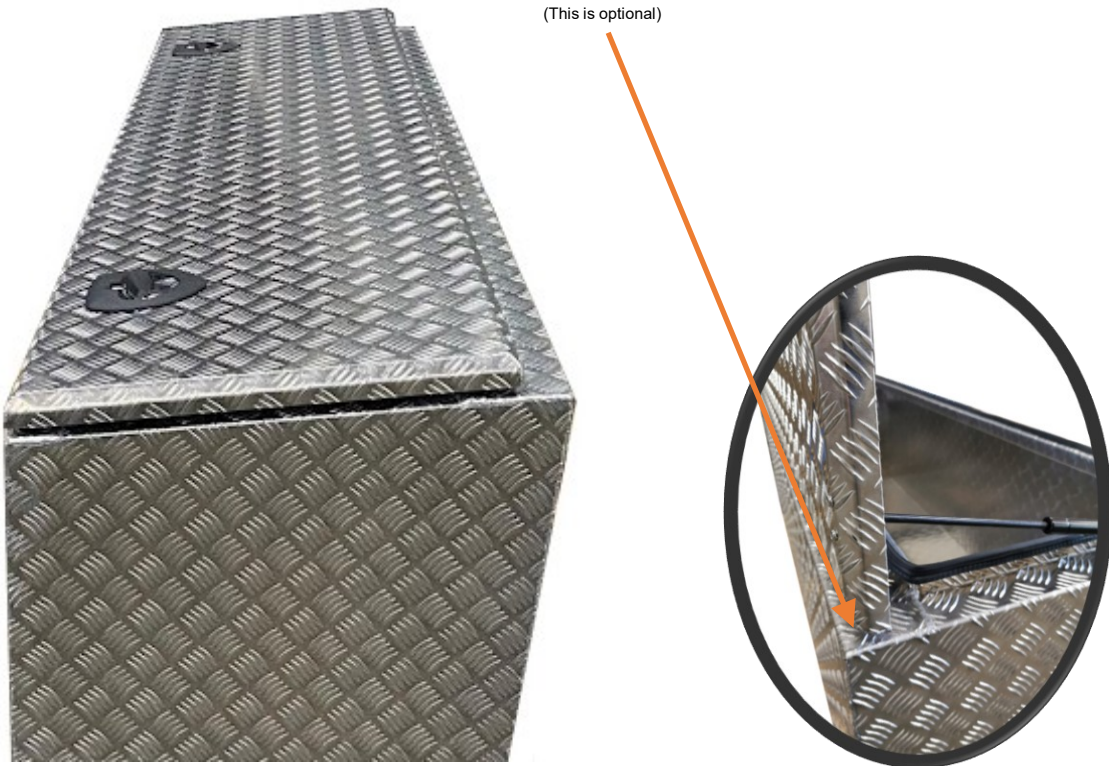

Catwalk Lockers

- Aluminium Chequerplate

(Can also be made in any of our other materials: Plain aluminium, Polished stainless, Polished stainless with mirrored doors)

- SIZE: As per chart below

Can be custom made to any size

Door is on the top and slants down towards the front

Recess allows the door to open flat so the locker can be pushed right up against walls/beds/sides (Optional)

Gas struts on the door to keep it open when in use

X2 vector locks with keys

Concealed hinges, Durable, Strong, lightweight, Removable doors, Waterproof, Sustainable, Recyclable

Can be powder coated to protect against the elements (Optional)

Usually when open, our door overhang requires a 30mm clearance

But with this locker we have added a recess to allow the door to sit flat/open level with the body of the box

(This is optional)

SKU	SIZE
CG1500450400450	L1500 X H450/400 X D450
CG1500600400600	L1500 X H600/400 X D600
CG1900600500600	L1900 X H600/500 X D600
CG2000500400450	L2000 X H500/400 X D450
CG2000600500600	L2000 X H600/500 X D600
CG2370600500500	L2370 X H600/500 X D500