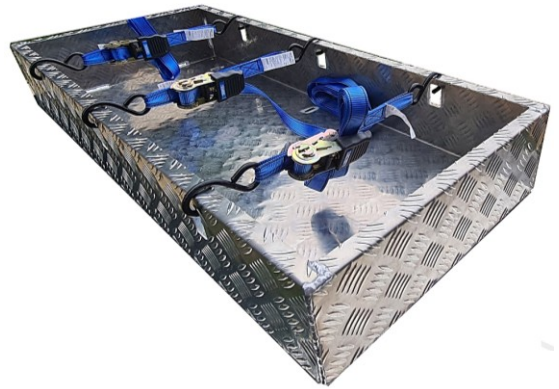

Trays

Aluminium Chequerplate

(Can also be manufactured in plain aluminium, polished stainless, Mirrored stainless – please email us for a quote)

SIZES: As below

Can be custom made

Tray with drain / mounting holes and strap slots and lipped edge,

This tray is the perfect accessory for any vehicle, workshop, yard or garage.

These trays have been built to create an easy workable solution for storing your outside items away tidily.

The holes in the bottom of the tray to let water escape

The holes in sides of the tray allow you to either strap a cover over the top of the tray or strap items down inside the tray to secure them

This tray comes in a variety of sizes so will fit most areas, They also fit perfectly on top of our lockers

Durable, Strong, Sustainable, Recyclable

Can be powder coated to protect against the elements (Optional)