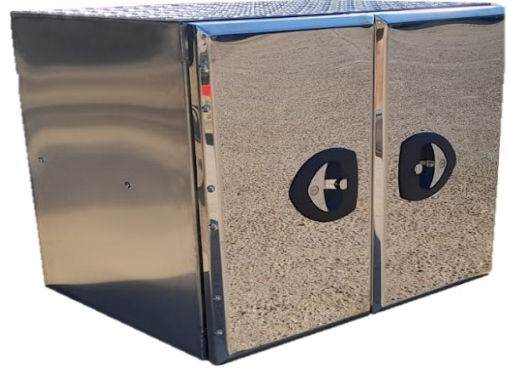

Chassis Lockers

Can be manufactured in any of our materials:

- Plain Aluminium - 5251 grade
- Polished Stainless
- Polished stainless with mirrored stainless doors

SIZE: As per chart below

Can be custom made to any size

Door opens outwards/Barn style

SHELF – Removable when not needed

Chequerplate top options x3.....

- No chequer plate top
- Extended chequer plate top to meet the catwalk
- Standard chequer top

x2 Vector T2 handle locks with keys

Concealed hinges

Durable, Strong, lightweight (Aluminium version)

Removable doors

Waterproof, Sustainable, Recyclable

SKU	MATERIAL	SIZE
ADDFS700600600 #CT #ECT	Plain Aluminium	L700 X H600 X D600
ADDFS900600600 #CT #ECT	Plain Aluminium	L900 X H600 X D600
PDDFS700600600 #CT #ECT	Polished Stainless	L700 X H600 X D600
PDDFS900600600 #CT #ECT	Polished Stainless	L900 X H600 X D600
MDDFS700600600 #CT #ECT	Polished Stainless With Mirrored Door	L700 X H600 X D600
MDDFS900600600 #CT #ECT	Polished Stainless With Mirrored Door	L900 X H600 X D600

SKU: Standard version with no chequer #CT = Chequer top version #ECT = Extended chequer top version