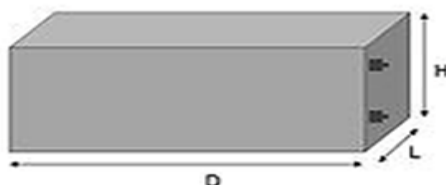

SKU	MATERIAL	SIZE
CDD5007001500	Aluminium Chequerplate	L500 X H700 X D1500 (Door size: L500 X H700)
CDD5009001800	Aluminium Chequerplate	L500 X H900 X D1800 (Door size: L500 X H900)
CDD40012001800	Aluminium Chequerplate	L400 X H1200 X D1800 (Door size: L400 X H1200)
CDD40014001800	Aluminium Chequerplate	L400 X H1400 X D1800 (Door size: L400 X H1400)
CDD60014001800	Aluminium Chequerplate	L600 X H1400 X D1800 (Door Size: L600 X H1400)
CDD8509001800	Aluminium Chequerplate	L850 X H900 X D1800 (Door size: L850 X H900)
CDD5009001900	Aluminium Chequerplate	L500 X H900 X D1900 (Door size: L500 X H900)
CDD6009001900	Aluminium Chequerplate	L600 X H900 X D1900 (Door size: L600 X H900)
CDD50012001900	Aluminium Chequerplate	L500 X H1200 X D1900 (Door size: L500 X H1200)
CDD40014001900	Aluminium Chequerplate	L400 X H1400 X D1900 (Door size: L400 X H1400)
CDD50014001900	Aluminium Chequerplate	L500 X H1400 X D1900 (Door size: L500 X H1400)
CDD80014501900	Aluminium Chequerplate	L800 X H1450 X D1900 (Door size: L800 X H1450)
CDD90013701940	Aluminium Chequerplate	L900 X H1370 X D1940 (Door size: L900 X H1370)
CDD5009002000	Aluminium Chequerplate	L500 X H900 X D2000 (Door size: L500 X H900)
CDD6009002000	Aluminium Chequerplate	L600 X H900 X D2000 (Door size: L600 X H900)
CDD50012002000	Aluminium Chequerplate	L500 X H1200 X D2000 (Door size: L500 X H1200)
CDD80012002000	Aluminium Chequerplate	L800 X H1200 X D2000 (Door size: L800 X H1200)
CDD40014002000	Aluminium Chequerplate	L400 X H1400 X D2000 (Door size: L400 X H1400)
CDD50014002000	Aluminium Chequerplate	L500 X H1400 X D2000 (Door size: L500 X H1400)
CDD60014502000	Aluminium Chequerplate	L600 X H1450 X D2000 (Door size: L600 X H1450)
CDD70014502140	Aluminium Chequerplate	L700 X H1450 X D2140 (Door size: L700 X H2140)
ADD5007001500	Plain Aluminium	L500 X H700 X D1500 (Door size: L500 X H700)
ADD5009001800	Plain Aluminium	L500 X H900 X D1800 (Door size: L500 X H900)
ADD40012001800	Plain Aluminium	L400 X H1200 X D1800 (Door size: L400 X H1200)
ADD40014001800	Plain Aluminium	L400 X H1400 X D1800 (Door size: L400 X H1400)
ADD60014001800	Plain Aluminium	L600 X H1400 X D1800 (Door Size: L600 X H1400)
ADD8509001800	Plain Aluminium	L850 X H900 X D1800 (Door size: L850 X H900)
ADD5009001900	Plain Aluminium	L500 X H900 X D1900 (Door size: L500 X H900)
ADD6009001900	Plain Aluminium	L600 X H900 X D1900 (Door size: L600 X H900)
ADD50012001900	Plain Aluminium	L500 X H1200 X D1900 (Door size: L500 X H1200)
ADD40014001900	Plain Aluminium	L400 X H1400 X D1900 (Door size: L400 X H1400)
ADD50014001900	Plain Aluminium	L500 X H1400 X D1900 (Door size: L500 X H1400)
ADD80014501900	Plain Aluminium	L800 X H1450 X D1900 (Door size: L800 X H1450)
ADD90013701940	Plain Aluminium	L900 X H1370 X D1940 (Door size: L900 X H1370)
ADD5009002000	Plain Aluminium	L500 X H900 X D2000 (Door size: L500 X H900)
ADD6009002000	Plain Aluminium	L600 X H900 X D2000 (Door size: L600 X H900)
ADD50012002000	Plain Aluminium	L500 X H1200 X D2000 (Door size: L500 X H1200)
ADD80012002000	Plain Aluminium	L800 X H1200 X D2000 (Door size: L800 X H1200)
ADD40014002000	Plain Aluminium	L400 X H1400 X D2000 (Door size: L400 X H1400)
ADD50014002000	Plain Aluminium	L500 X H1400 X D2000 (Door size: L500 X H1400)
ADD60014502000	Plain Aluminium	L600 X H1450 X D2000 (Door size: L600 X H1450)
ADD70014502140	Plain Aluminium	L700 X H1450 X D2140 (Door size: L700 X H2140)
PDD5007001500	Polished Stainless	L500 X H700 X D1500 (Door size: L500 X H700)
PDD5009001800	Polished Stainless	L500 X H900 X D1800 (Door size: L500 X H900)
PDD40012001800	Polished Stainless	L400 X H1200 X D1800 (Door size: L400 X H1200)
PDD40014001800	Polished Stainless	L400 X H1400 X D1800 (Door size: L400 X H1400)
PDD60014001800	Polished Stainless	L600 X H1400 X D1800 (Door Size: L600 X H1400)
PDD8509001800	Polished Stainless	L850 X H900 X D1800 (Door size: L850 X H900)
PDD5009001900	Polished Stainless	L500 X H900 X D1900 (Door size: L500 X H900)
PDD6009001900	Polished Stainless	L600 X H900 X D1900 (Door size: L600 X H900)
PDD50012001900	Polished Stainless	L500 X H1200 X D1900 (Door size: L500 X H1200)
PDD40014001900	Polished Stainless	L400 X H1400 X D1900 (Door size: L400 X H1400)
PDD50014001900	Polished Stainless	L500 X H1400 X D1900 (Door size: L500 X H1400)
PDD80014501900	Polished Stainless	L800 X H1450 X D1900 (Door size: L800 X H1450)
PDD90013701940	Polished Stainless	L900 X H1370 X D1940 (Door size: L900 X H1370)
PDD5009002000	Polished Stainless	L500 X H900 X D2000 (Door size: L500 X H900)
PDD6009002000	Polished Stainless	L600 X H900 X D2000 (Door size: L600 X H900)
PDD50012002000	Polished Stainless	L500 X H1200 X D2000 (Door size: L500 X H1200)
PDD80012002000	Polished Stainless	L800 X H1200 X D2000 (Door size: L800 X H1200)
PDD40014002000	Polished Stainless	L400 X H1400 X D2000 (Door size: L400 X H1400)
PDD50014002000	Polished Stainless	L500 X H1400 X D2000 (Door size: L500 X H1400)
PDD60014502000	Polished Stainless	L600 X H1450 X D2000 (Door size: L600 X H1450)
PDD70014502140	Polished Stainless	L700 X H1450 X D2140 (Door size: L700 X H2140)