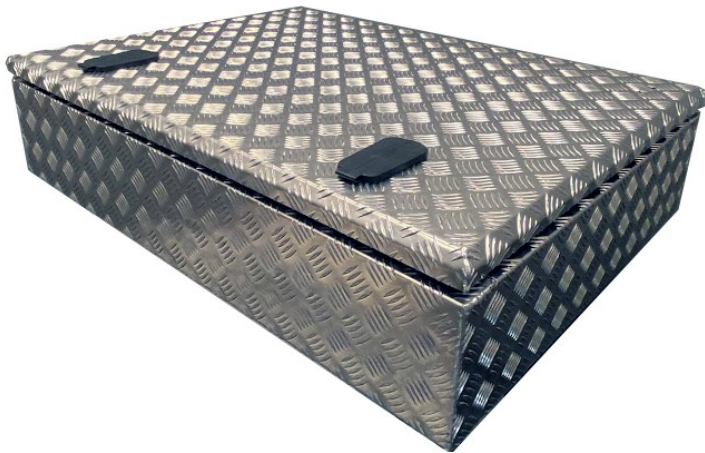

Overlander Roof Box

Aluminium Chequerplate locker with door on top

(Can also be manufactured in plain aluminium and polished stainless)

SIZE: L915 X H290 X D790

Can be custom made

These lockers are extremely universal, They come in handy for many areas on a wide variety of vehicles Including...

Overlander roofs, Truck catwalks, Truck beds and much more.

Door is on top for easy access to the locker contents

Gas struts to keep the door open when in use (Optional)

2 latch locks with covers

Concealed hinges, Durable, Strong, lightweight

Removable door, Waterproof, Sustainable, Recyclable

Can be powder coated to protect against the elements (Optional)

SKU	SIZE
C915290790	L915 X H290 X D790 (Without struts)
CG915290790	L915 X H290 X D790 (With struts)