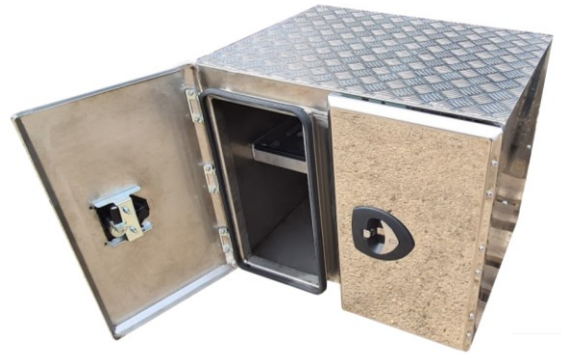

SIZE: As per chart below

Can be custom made to any size

Door opens outwards/Barn style

SHELF – Removable when not needed

Chequerplate top options x3.....

- No chequer plate top
- Extended chequer plate top to meet the catwalk
- Standard chequer top

x2 Vector T2 handle locks with keys

Concealed hinges

Durable, Strong, lightweight (Aluminium version)

Removable doors

Waterproof, Sustainable, Recyclable

SKU	MATERIAL	SIZE
ADDFS700600600 #CT #ECT	Plain Aluminium	L700 X H600 X D600
ADDFS900600600 #CT #ECT	Plain Aluminium	L900 X H600 X D600
PDDFS700600600 #CT #ECT	Polished Stainless	L700 X H600 X D600
PDDFS900600600 #CT #ECT	Polished Stainless	L900 X H600 X D600
MDDFS700600600 #CT #ECT	Polished Stainless With Mirrored Door	L700 X H600 X D600
MDDFS900600600 #CT #ECT	Polished Stainless With Mirrored Door	L900 X H600 X D600