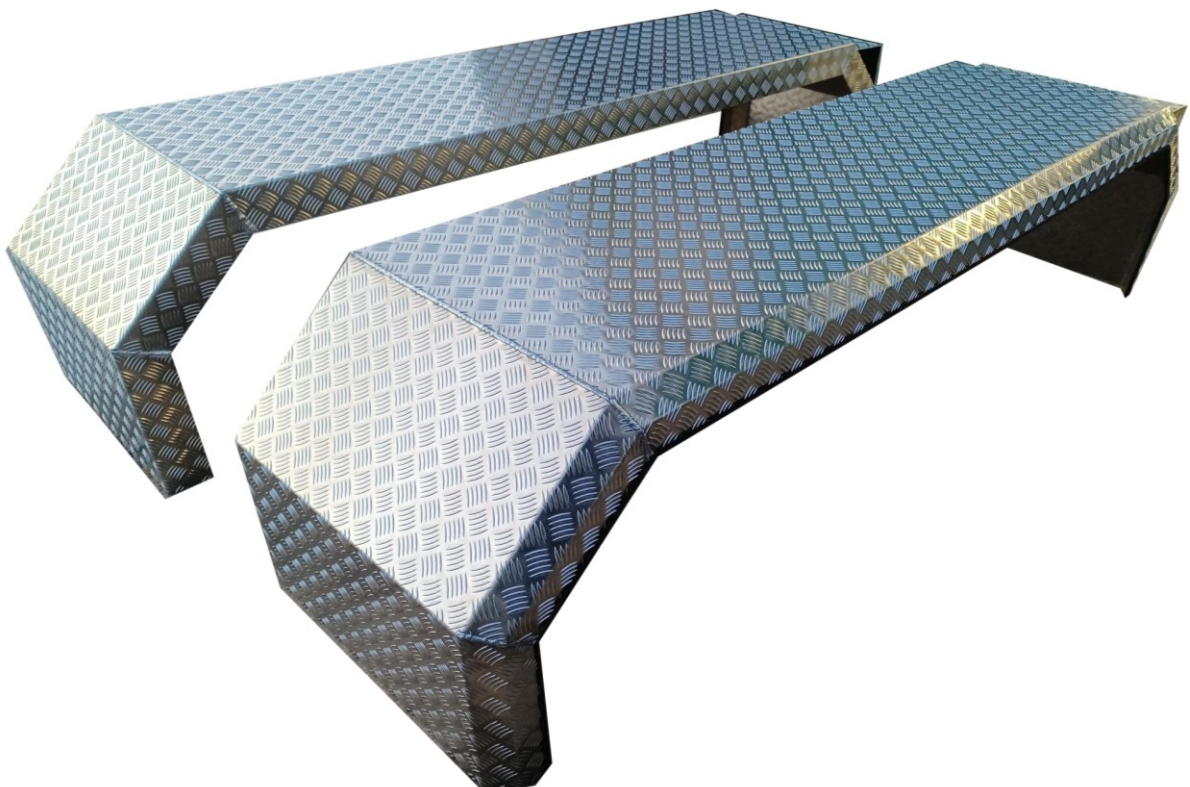

Mudguards

Can be manufactured in any of our materials:

- Plain Aluminium - 5251 grade
- Aluminium Chequerplate (As seen in the photos below & opposite)
- Polished Stainless
- Polished stainless with mirrored stainless doors

SIZE: Please visit our website for sizes & pricing

Available in...

Single axle

Twin axle

Tandem

Short sides

Come as a pair / Set of 2

Durable, Strong

lightweight (Chequer version)

Sustainable, Recyclable

Light Bracket (Optional extra)