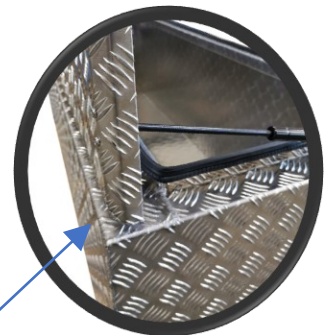

When open the door overhang requires 30mm of clearance

Need the door to sit flat? If for any reason you need your doors to open level, Simply discuss this with the sales team prior to purchase