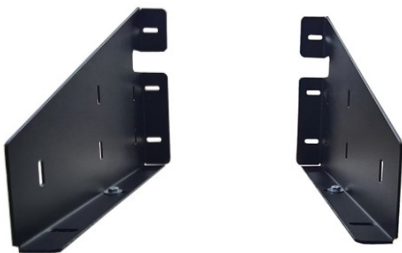

Powder coated to protect against the elements

SKU	SIZE
MSHFK250300	H250 X D300
MSHFK300400	H300 X D400

Adjustable Brackets

These brackets make it easy to fit any locker without compromising on strength.

Designed for ease of fitting / use, Heavy duty