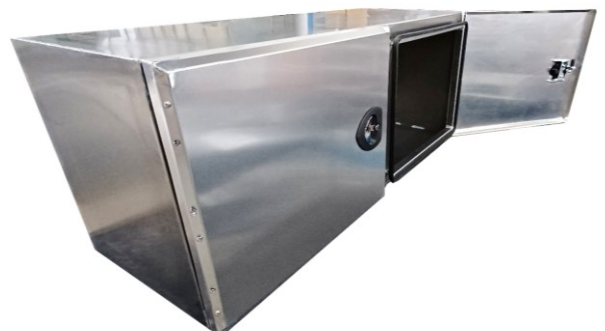

x1 Vector T2 handle lock with keys in each door

Concealed hinges

Durable, Strong,

Removable doors, Waterproof, Sustainable, Recyclable

Can be powder coated to protect against the elements (Optional)

SKU	SIZE
PDD700600600	L700 X H600 X D600
PDD750500500	L750 X H500 X D500
PDD800400350	L800 X H400 X D350
PDD800400400	L800 X H400 X D400
PDD800400500	L800 X H400 X D500
PDD800500500	L800 X H500 X D500
PDD800600600	L800 X H600 X D600
PDD900600600	L900 X H600 X D600
PDD1000400400	L1000 X H400 X D400
PDD1000400500	L1000 X H400 X D500
PDD1000500500	L1000 X H500 X D500
PDD1000600500	L1000 X H600 X D500
PDD1000600600	L1000 X H600 X D600
PDD1200400400	L1200 X H400 X D400
PDD1200400500	L1200 X H400 X D500
PDD1200500500	L1200 X H500 X D500
PDD1200600600	L1200 X H600 X D600
PDD1400400400	L1400 X H400 X D400
PDD1400500500	L1400 X H500 X D500
PDD1400600600	L1400 X H600 X D600
PDD1450500500	L1450 X H500 X D500
PDD1500400500	L1500 X H400 X D500
PDD1500600500	L1500 X H600 X D500