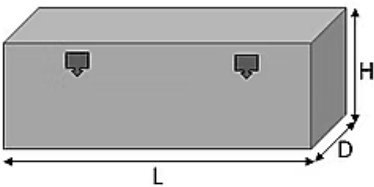

NEED SOMETHING BESPOKE?

We can custom manufacture lockers to suit your needs

Email us with your requirements for a quote:

sales@warrellrichards.com

OR

Use our box builder online:

www.warrellrichards.com/box-builder

L X H X D

Length – From one side to the other

Height – From the top to the bottom

Depth – From the front to the back

All of our measurements are in millimetres