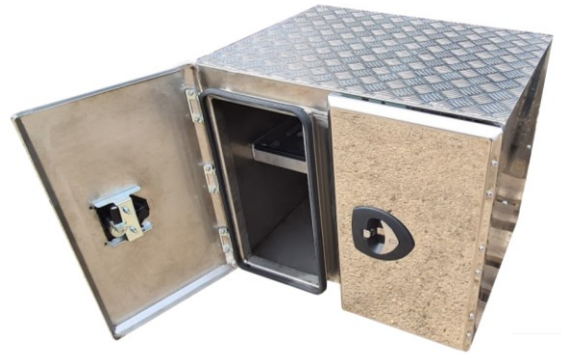

Chassis Lockers

Can be manufactured in any of our materials:

- Plain Aluminium - 5251 grade
- Polished Stainless
- Polished stainless with mirrored stainless doors

SIZE: As per chart below

Can be custom made to any size

Door opens outwards/Barn style

SHELF – Removable when not needed

Chequerplate top options x3.....

- No chequer plate top
- Extended chequer plate top to meet the catwalk
- Standard chequer top

x2 Vector T2 handle locks with keys

Concealed hinges

Durable, Strong, lightweight (Aluminium version)

Removable doors

Waterproof, Sustainable, Recyclable

SKU	MATERIAL	SIZE
ADDF5700600600 #CT #ECT	Plain Aluminium	L700 X H600 X D600
ADDF5900600600 #CT #ECT	Plain Aluminium	L900 X H600 X D600
PDDF5700600600 #CT #ECT	Polished Stainless	L700 X H600 X D600
PDDF5900600600 #CT #ECT	Polished Stainless	L900 X H600 X D600
MDDF5700600600 #CT #ECT	Polished Stainless With Mirrored Door	L700 X H600 X D600
MDDF5900600600 #CT #ECT	Polished Stainless With Mirrored Door	L900 X H600 X D600

SKU: Standard version with no chequer #CT = Chequer top version #ECT = Extended chequer top version