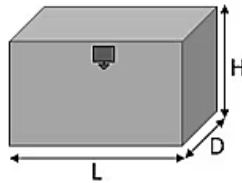

NEED SOMETHING BESPOKE?

We can custom manufacture lockers to suit your needs

Email us with your requirements for a quote:

sales@warrellrichards.com

OR

Use our box builder online:

www.warrellrichards.com/box-builder

L X H X D

Length – From one side to the other

Height – From the top to the bottom

Depth – From the front to the back

All of our measurements are in millimetres