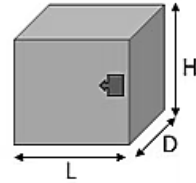

NEED SOMETHING BESPOKE?

We can custom manufacture lockers to suit your needs

Email us with your requirements for a quote:

sales@warrellrichards.com

OR

Use our box builder online:

www.warrellrichards.com/box-builder

L X H X D

Length – From one side to the other

Height – From the top to the bottom

Depth – From the front to the back

All of our measurements are in millimetres