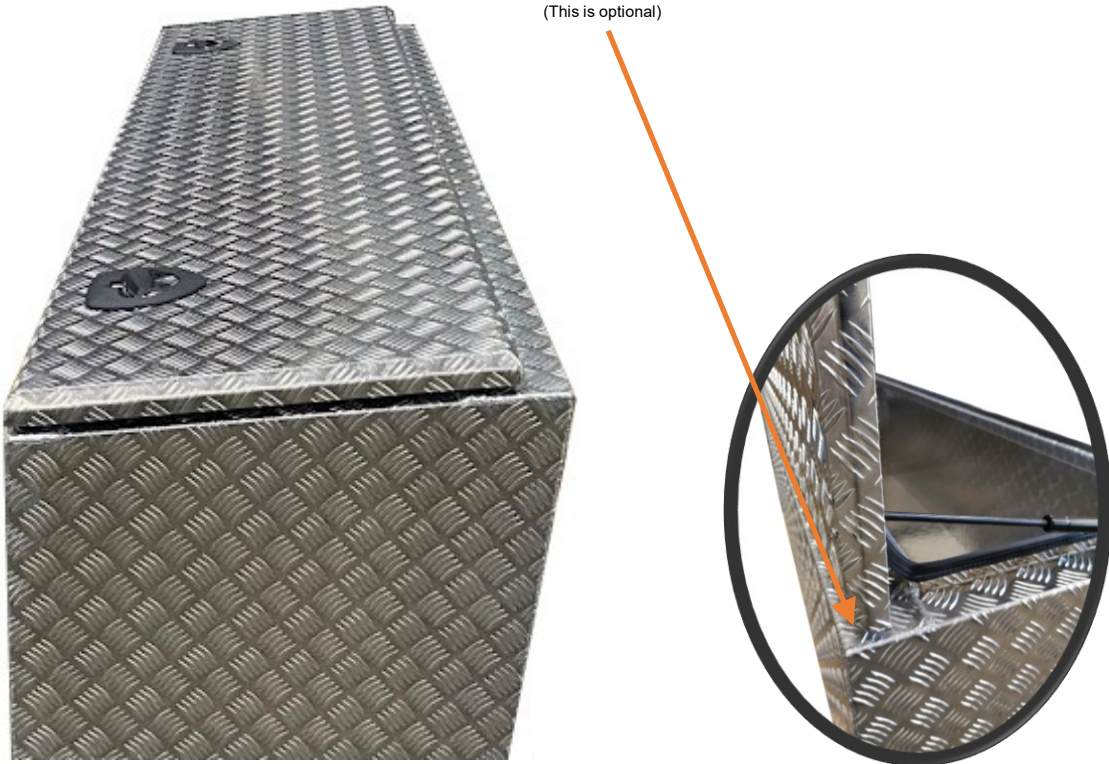

Catwalk Lockers

- Aluminium Chequerplate

(Can also be made in any of our other materials: Plain aluminium, Polished stainless, Polished stainless with mirrored doors)

- SIZE: As per chart below

Can be custom made to any size

Door is on the top and slants down towards the front

Recess allows the door to open flat so the locker can be pushed right up against walls/beds/sides (Optional)

Gas struts on the door to keep it open when in use

X2 vector locks with keys

Concealed hinges, Durable, Strong, lightweight, Removable doors, Waterproof, Sustainable, Recyclable

Can be powder coated to protect against the elements (Optional)

Usually when open, our door overhang requires a 30mm clearance

But with this locker we have added a recess to allow the door to sit flat/open level with the body of the box
(This is optional)

SKU	SIZE
CG1500450400450	L1500 X H450/400 X D450
CG1500600400600	L1500 X H600/400 X D600
CG1900600500600	L1900 X H600/500 X D600
CG2000500400450	L2000 X H500/400 X D450
CG2000600500600	L2000 X H600/500 X D600
CG2370600500500	L2370 X H600/500 X D500