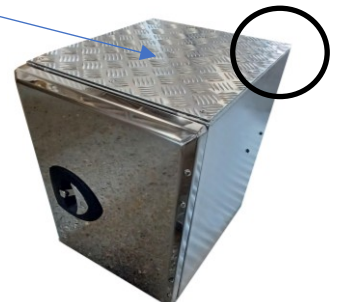

Polished stainless
with mirrored stainless door

SKU	MATERIAL	SIZE
AFS300600500 #CT #ECT	Plain Aluminium	L300 X H600 X D500
AFS395500500 #CT #ECT	Plain Aluminium	L395 X H500 X D500
AFS395600500 #CT #ECT	Plain Aluminium	L395 X H600 X D500
AFS500600600 #CT #ECT	Plain Aluminium	L500 X H600 X D600
AFS550600600 #CT #ECT	Plain Aluminium	L550 X H600 X D600
AFS600600600 #CT #ECT	Plain Aluminium	L600 X H600 X D600
PFS300600500 #CT #ECT	Polished Stainless	L300 X H600 X D500
PFS395500500 #CT #ECT	Polished Stainless	L395 X H500 X D500
PFS395600500 #CT #ECT	Polished Stainless	L395 X H600 X D500
PFS500600600 #CT #ECT	Polished Stainless	L500 X H600 X D600
PFS550600600 #CT #ECT	Polished Stainless	L550 X H600 X D600
PFS600600600 #CT #ECT	Polished Stainless	L600 X H600 X D600
MFS300600500 #CT #ECT	Polished Stainless With Mirrored Door	L300 X H600 X D500
MFS395500500 #CT #ECT	Polished Stainless With Mirrored Door	L395 X H500 X D500
MFS395600500 #CT #ECT	Polished Stainless With Mirrored Door	L395 X H600 X D500
MFS500600600 #CT #ECT	Polished Stainless With Mirrored Door	L500 X H600 X D600
MFS550600600 #CT #ECT	Polished Stainless With Mirrored Door	L550 X H600 X D600
MFS600600600 #CT #ECT	Polished Stainless With Mirrored Door	L600 X H600 X D600

SKU: Standard version with no chequer #CT = Chequer top version #ECT = Extended chequer top version